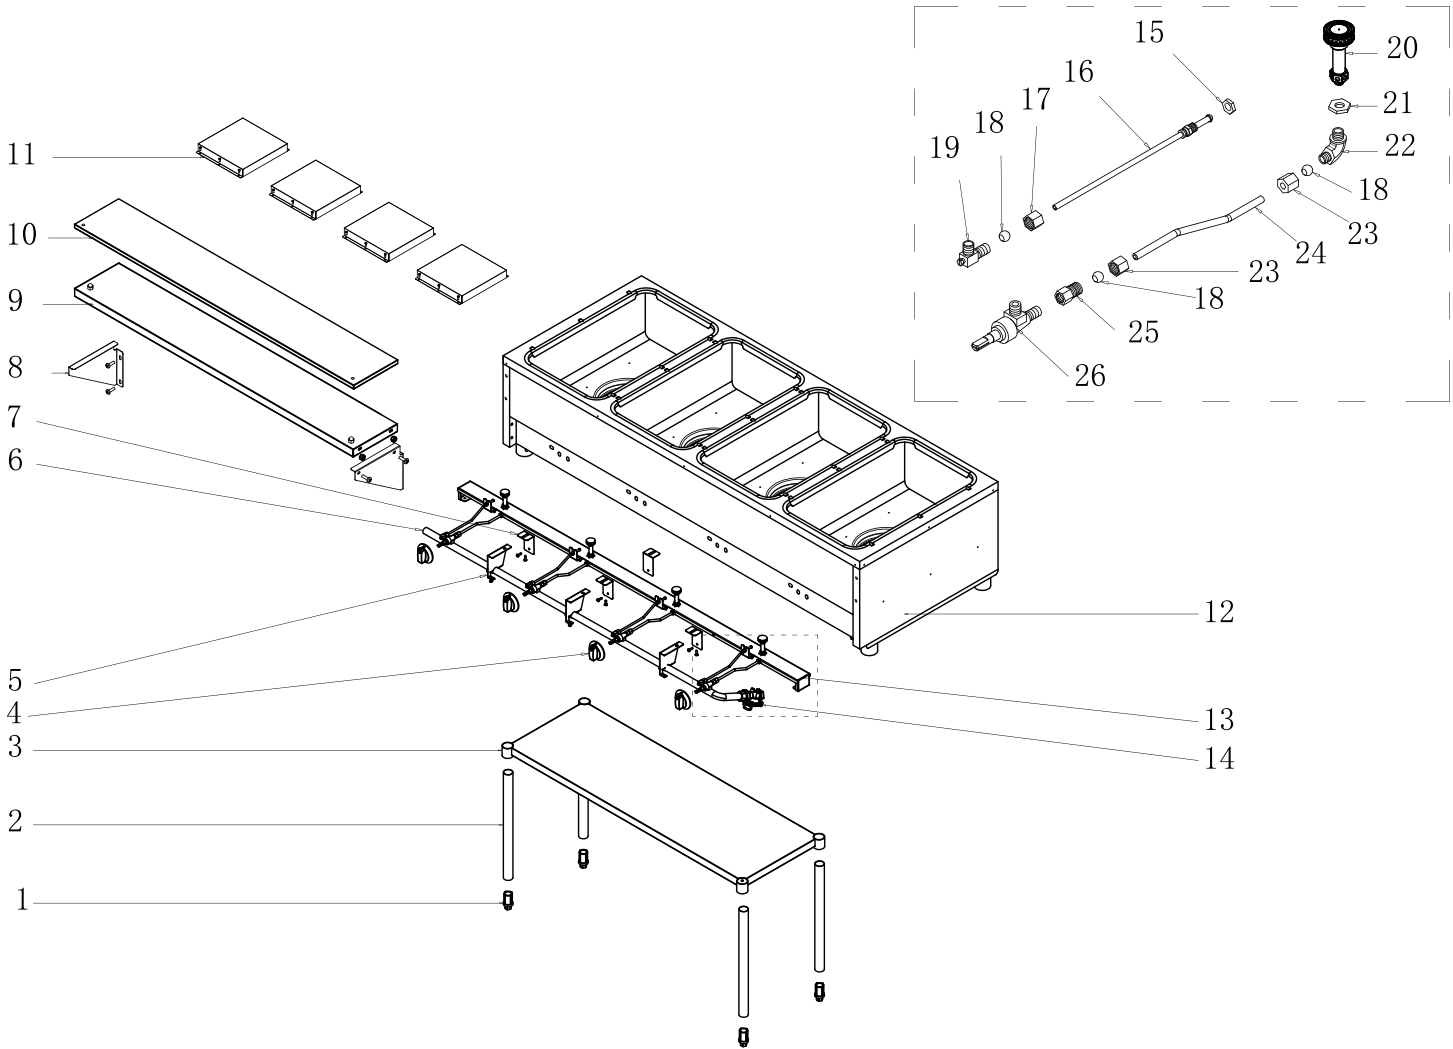

Parts Breakdown

Model FW-CN-0004-LP 47364

Parts Breakdown

Model FW-CN-0004-LP 47364

Item No.	Description	Position	Item No.	Description	Position	Item No.	Description	Position
AI675	Feet for 47364	1	AI713	Poly Cutting Board for 47364	10	AI693	Elbow Pipe for 47364	19
AI676	Leg Pipe for 47364	2	AI714	Cover for 47364	11	AI694	Jet Burner for 47364	20
AI710	Under Shelf for 47364	3	AI715	Body for 47364	12	AI695	Lock Nut for 47364	21
AI678	Knob for 47364	4	AI716	Long Support Frame for 47364	13	AI696	Elbow Pipe for 47364	22
AI679	Support Frame for 47364	5	AI688	Regulator for 47364	14	AI697	Lock Nut for 47364	23
AI711	Gas Pipe for 47364	6	AI689	Lock Nut for 47364	15	AI718	Burner Gas Pipe for 47364	24
AI681	Support Frame for 47364	7	AI717	Pilot Burner for 47364	16	AI699	Lock Nut for 47364	25
AI682	Bracket for 47364	8	AI691	Lock Nut for 47364	17	AI700	Gas Valve for 47364	26
AI712	Shelf for Cutting Board for 47364	9	AI692	Circle Hoop for 47364	18			